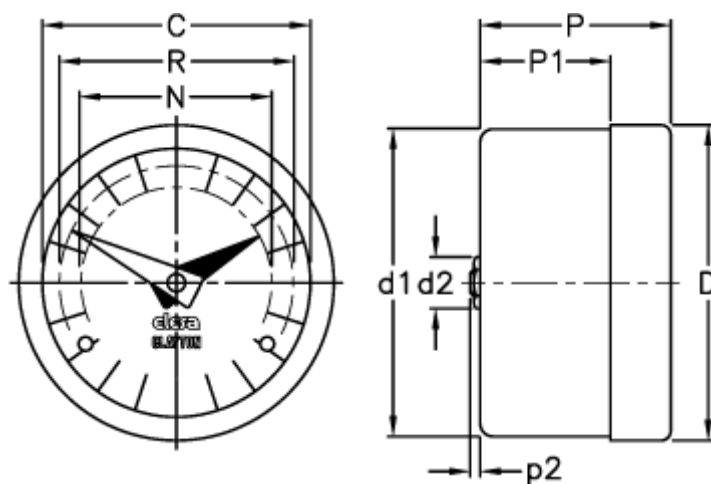

# Data Sheet

Article number: 2307021901  
Description: E+G Gravity indicator  
GA05-0060-D

## Measures

C = 102	R = 89
D = 112.7	
D1 = 111.0	
d2 = 8	
N = 76	
P = 32	
P1 = 18.8	
p2 = 1.0	